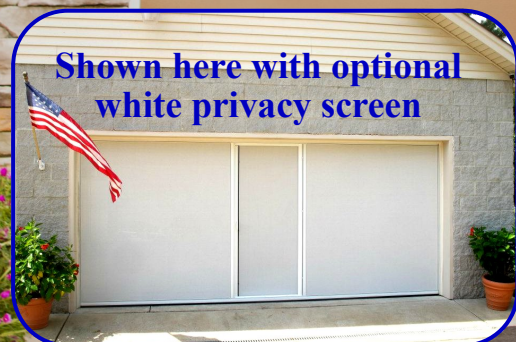

Lifestyle

SCREENS

THE MOST VERSATILE GARAGE SCREEN ON THE PLANET

Lifestyle Screens
work with your
existing garage door!

Easy to use, affordable, built to last!

It's not just a screen, it's a Lifestyle.

**MAN CAVE
APPROVED!**

U.S. Patent 8151858 , 8307876
U.S. and International Patents Pending

Why are Lifestyle Screens so popular with homeowners?

These days, more and more homeowners are turning to their garages to find additional space in their existing homes. The Lifestyle garage screen system allows homeowners to do just that! The Lifestyle is a fully retractable, spring loaded system that works in conjunction with your existing garage door. Going from garage to an airy, pest-free space is a snap and takes just seconds. When you are done enjoying the great outdoors, simply retract the Lifestyle and put your garage door down as usual. It's *that* easy!

THE MOST VERSATILE GARAGE SCREEN ON THE PLANET

Turn your garage into an airy, pest-free space on demand!

Typically, the garage is the largest "room" in the house. Lifestyle Screens helps you get more use out of this valuable space!